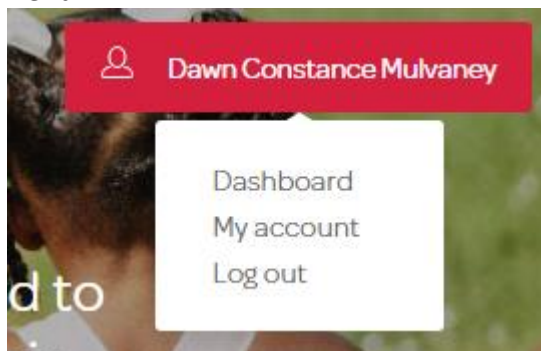

You should be taken straight to the dashboard, ready to start your CACHE Alumni experience properly. 😊

Welcome to our network!